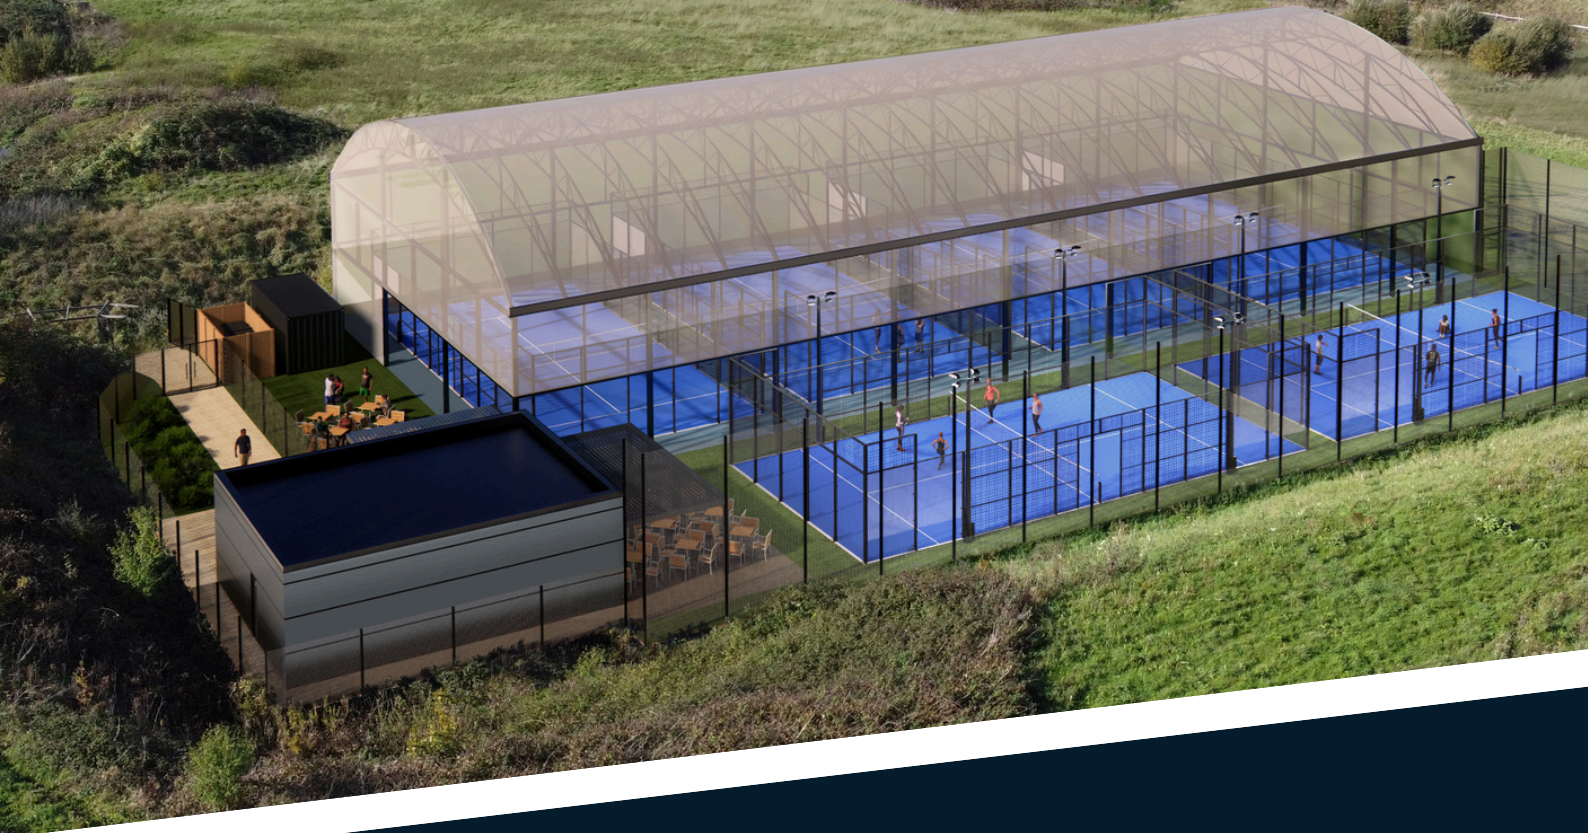

THE
PADEL
CLUB

BRIGHTON

2026

COURT SPONSORSHIP

info@thepadelclub.co.uk

Your brand on court.

Subtle court branding on glass.

1 placement - adjacent to court number.

4 placements - 1 per corner panel.

Exposure to our players.

Court Naming in Playtomic.

Sponsor Website Landing Page.

4 Social Post (Instagram, TikTok, Facebook, X and LinkedIn)

4 Social Stories (Instagram, Facebook).

1 Blast Email to subscribers.

143,500+ Projected Annual Footfall.

240,000+ Website Visits per Annum.

30,000+ Social Media Followers

14,000+ Highly Engaged Email Subscribers.

Experience Event.

An Experience Event (4hrs / 4 courts - off peak).